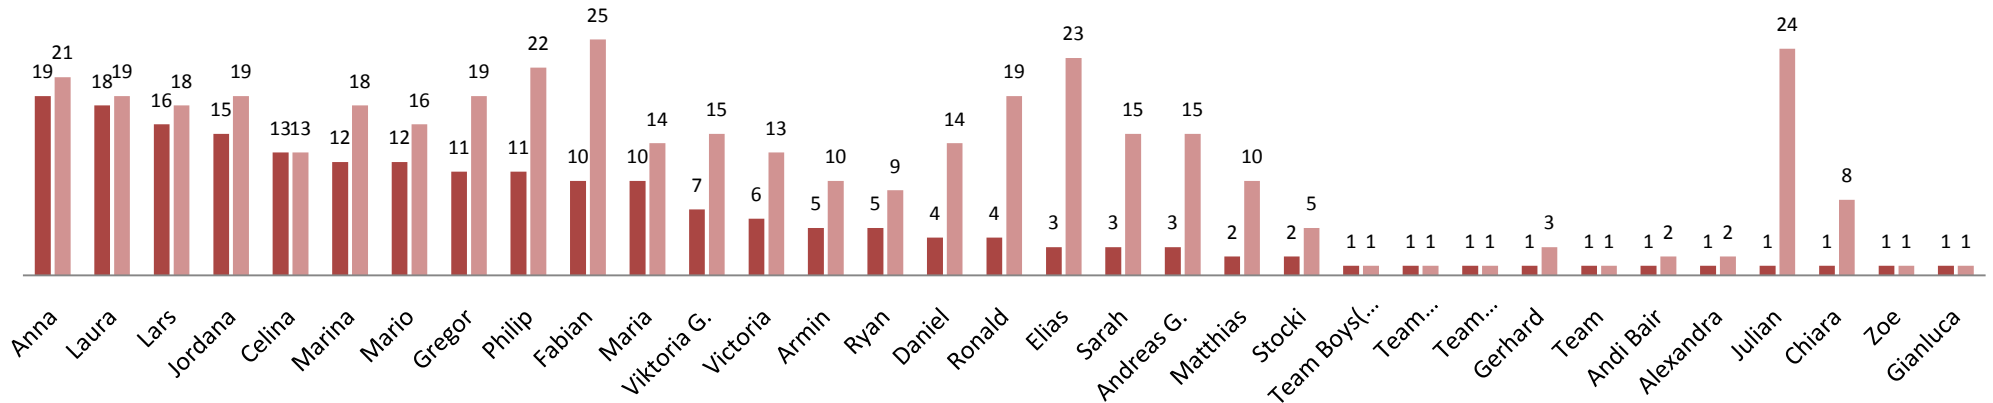

Stockerplätze / Rennen gesamt 2010

■ Stockerplätze 2010 ■ Anzahl Rennen 2010